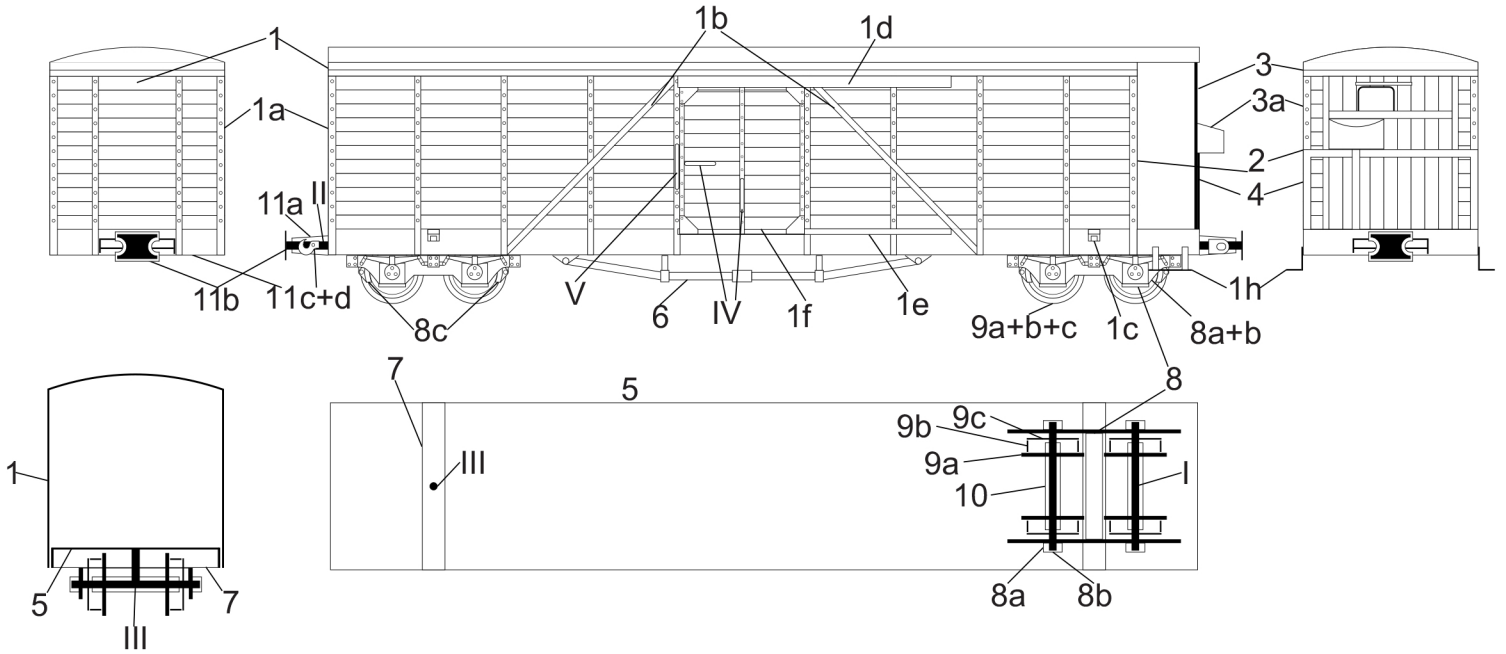

Wooden side Bogie luggage van FTDX3KW

For HOe - 9mm gauge

Instructions

Part 8C mounted like this

Wire parts templates

-  I - Ø1mm - x4 [IV - Ø0,5mm - x4
-  II - Ø1mm - x2 [V - Ø0,5mm - x2
-  III - Ø1mm - x2