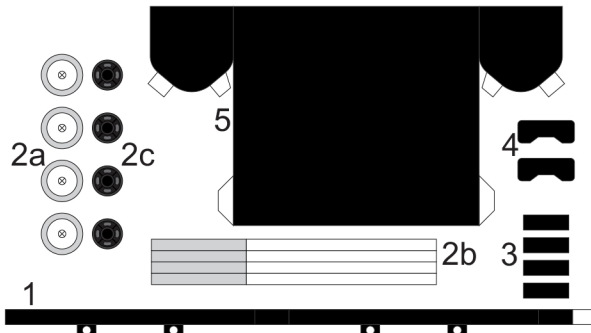

Long mine hopper wagons 6.5 or 9mm gauge

axle
1mm wire (x2)
9mm gauge
6.5mm gauge

axle
1mm wire (x2)
9mm gauge
6.5mm gauge

axle
1mm wire (x2)
9mm gauge
6.5mm gauge

axle
1mm wire (x2)
9mm gauge
6.5mm gauge

axle
1mm wire (x2)
9mm gauge
6.5mm gauge