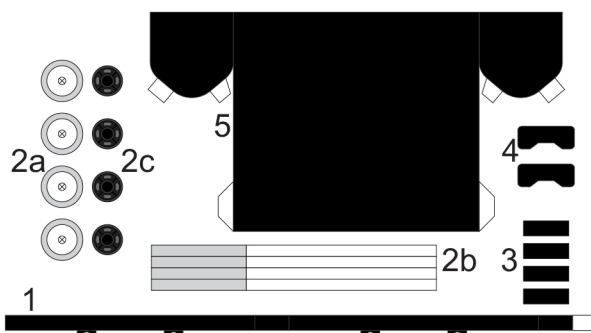

Long mine hopper wagons 6.5 or 9mm gauge

axle
1mm wire (x2)
9mm gauge
6.5mm gauge

axle
1mm wire (x2)
9mm gauge
6.5mm gauge

axle
1mm wire (x2)
9mm gauge
6.5mm gauge

axle
1mm wire (x2)
9mm gauge
6.5mm gauge

axle
1mm wire (x2)
9mm gauge
6.5mm gauge