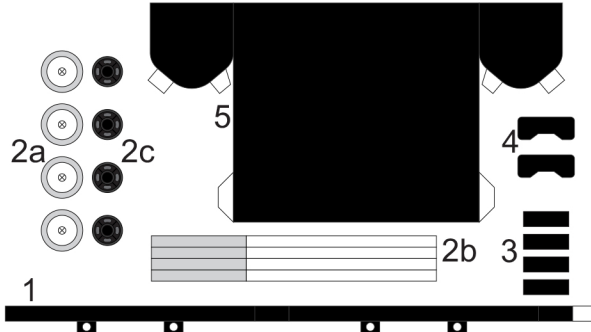

Long mine hopper wagons 6.5 or 9mm gauge

axle
1mm wire (x2)
9mm gauge
6.5mm gauge

axle
1mm wire (x2)
9mm gauge
6.5mm gauge

axle
1mm wire (x2)
9mm gauge
6.5mm gauge

axle
1mm wire (x2)
9mm gauge
6.5mm gauge

axle
1mm wire (x2)
9mm gauge
6.5mm gauge