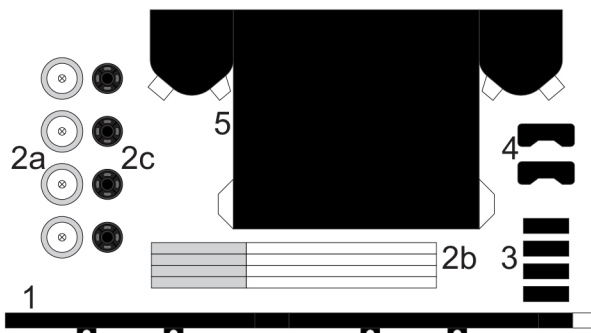

Long mine hopper wagons 6.5 or 9mm gauge

axle
1mm wire (x2)
9mm gauge
6.5mm gauge

axle
1mm wire (x2)
9mm gauge
6.5mm gauge

axle
1mm wire (x2)
9mm gauge
6.5mm gauge

axle
1mm wire (x2)
9mm gauge
6.5mm gauge

axle
1mm wire (x2)
9mm gauge
6.5mm gauge