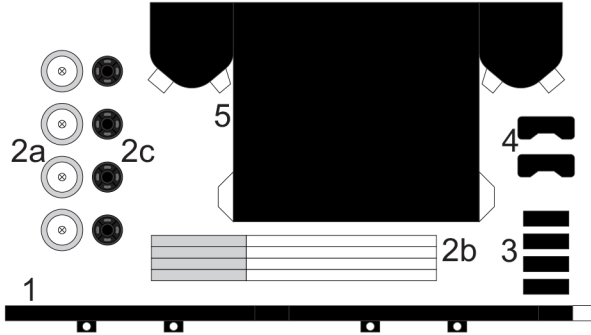

Long mine hopper wagons 6.5 or 9mm gauge

axle
1mm wire (x2)
9mm gauge
6.5mm gauge

axle
1mm wire (x2)
9mm gauge
6.5mm gauge

axle
1mm wire (x2)
9mm gauge
6.5mm gauge

axle
1mm wire (x2)
9mm gauge
6.5mm gauge

axle
1mm wire (x2)
9mm gauge
6.5mm gauge