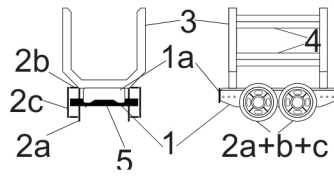

Short mine log wagons 6.5 or 9mm gauge

axle
1mm wire (x2)
9mm gauge
6.5mm gauge

axle
1mm wire (x2)
9mm gauge
6.5mm gauge

axle
1mm wire (x2)
9mm gauge
6.5mm gauge

axle
1mm wire (x2)
9mm gauge
6.5mm gauge

axle
1mm wire (x2)
9mm gauge
6.5mm gauge