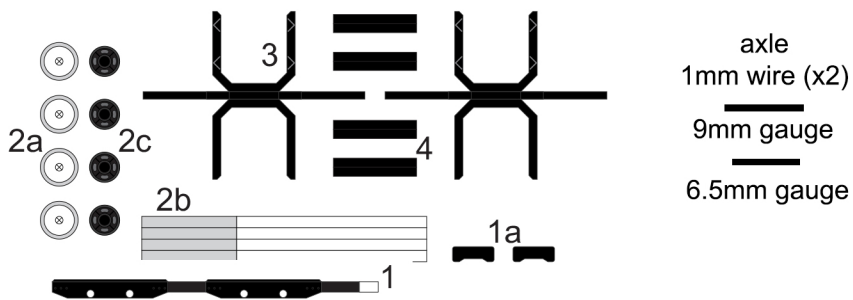

Short mine log wagons 6.5 or 9mm gauge

axle
1mm wire (x2)
9mm gauge
6.5mm gauge

axle
1mm wire (x2)
9mm gauge
6.5mm gauge

axle
1mm wire (x2)
9mm gauge
6.5mm gauge

axle
1mm wire (x2)
9mm gauge
6.5mm gauge

axle
1mm wire (x2)
9mm gauge
6.5mm gauge