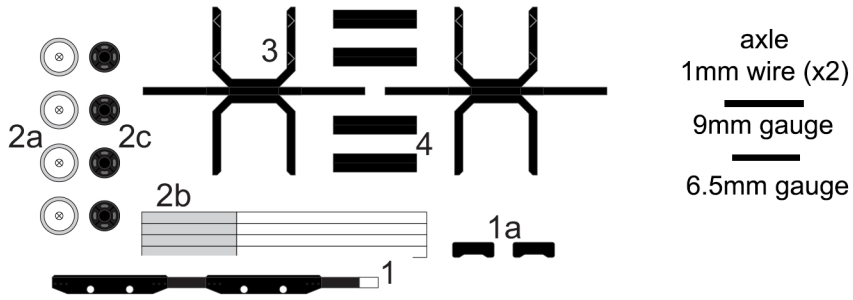

Short mine log wagons 6.5 or 9mm gauge

axle
1mm wire (x2)
9mm gauge
6.5mm gauge

axle
1mm wire (x2)
9mm gauge
6.5mm gauge

axle
1mm wire (x2)
9mm gauge
6.5mm gauge

axle
1mm wire (x2)
9mm gauge
6.5mm gauge

axle
1mm wire (x2)
9mm gauge
6.5mm gauge