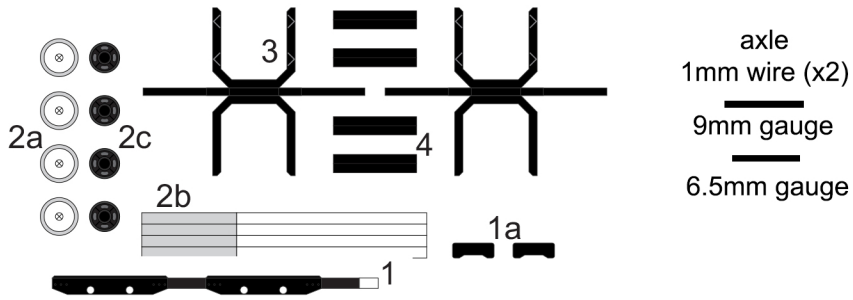

Short mine log wagons 6.5 or 9mm gauge

axle
1mm wire (x2)
9mm gauge
6.5mm gauge

axle
1mm wire (x2)
9mm gauge
6.5mm gauge

axle
1mm wire (x2)
9mm gauge
6.5mm gauge

axle
1mm wire (x2)
9mm gauge
6.5mm gauge

axle
1mm wire (x2)
9mm gauge
6.5mm gauge