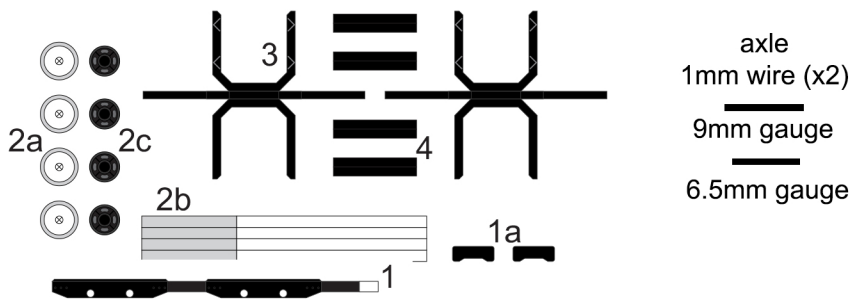

Short mine log wagons 6.5 or 9mm gauge

axle
1mm wire (x2)
9mm gauge
6.5mm gauge

axle
1mm wire (x2)
9mm gauge
6.5mm gauge

axle
1mm wire (x2)
9mm gauge
6.5mm gauge

axle
1mm wire (x2)
9mm gauge
6.5mm gauge

axle
1mm wire (x2)
9mm gauge
6.5mm gauge