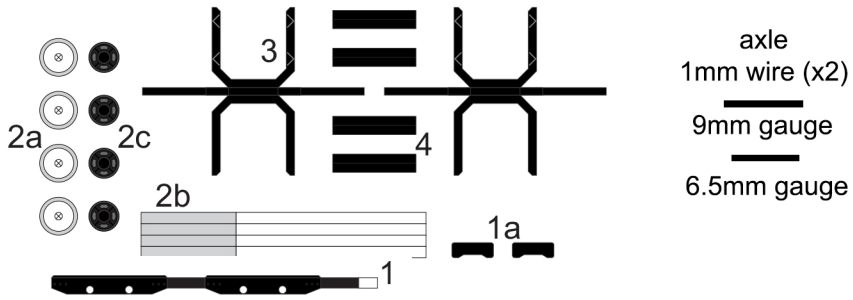

Short mine log wagons 6.5 or 9mm gauge

axle
1mm wire (x2)
9mm gauge
6.5mm gauge

axle
1mm wire (x2)
9mm gauge
6.5mm gauge

axle
1mm wire (x2)
9mm gauge
6.5mm gauge

axle
1mm wire (x2)
9mm gauge
6.5mm gauge

axle
1mm wire (x2)
9mm gauge
6.5mm gauge