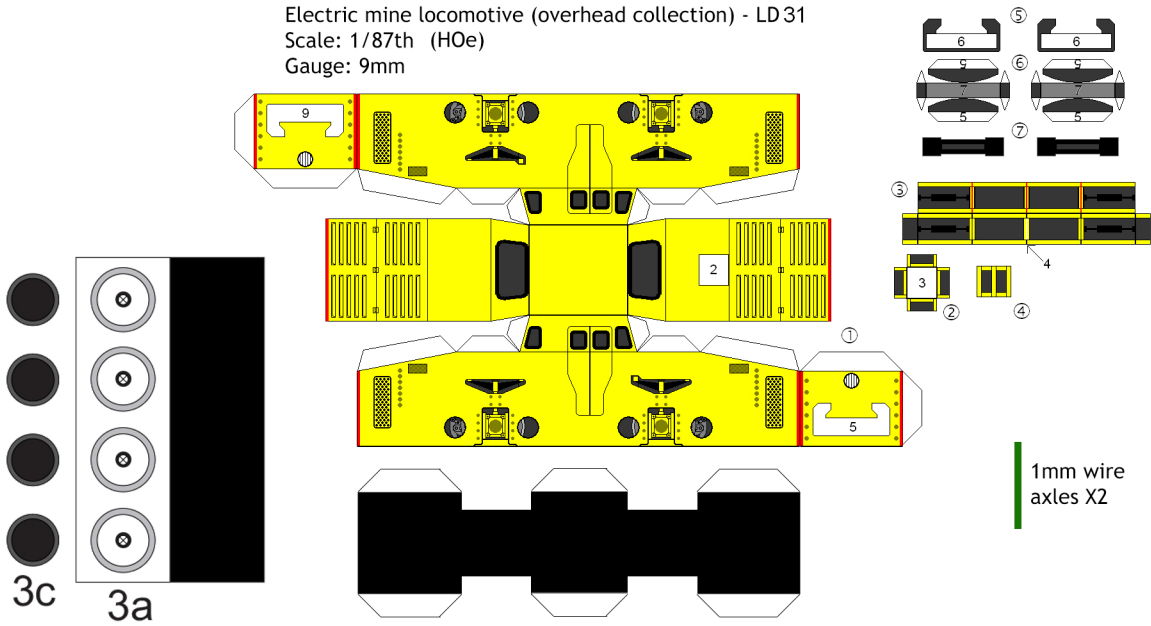

Mine locos LD-31 & LD31/1

Electric mine locomotive (overhead collection) - LD 31
Scale: 1/87th (HOe)
Gauge: 9mm

Electric mine locomotive (overhead collection) - LD 31/1
Scale: 1/87th (HOe)
Gauge: 9mm