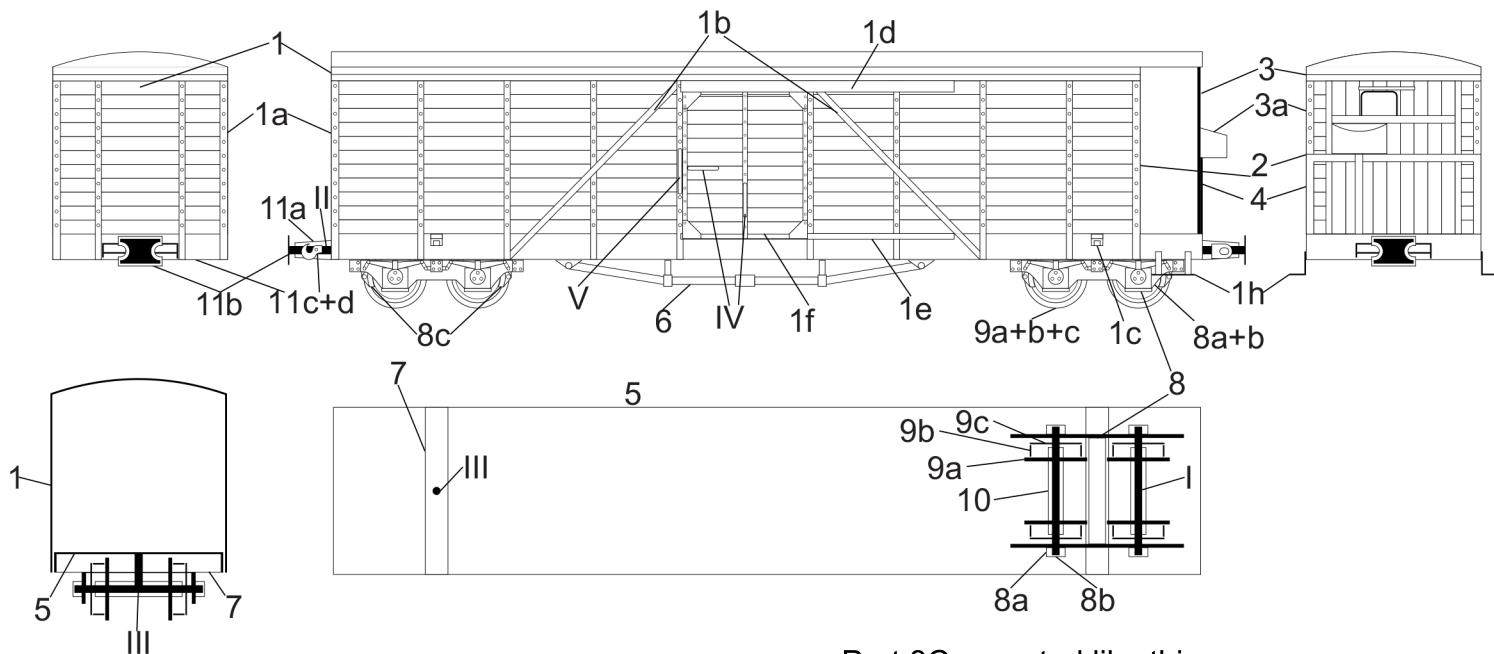

Wooden side Bogie box wagon KDDX3KW

For HOe - 9mm gauge

Instructions

Part 8C mounted like this

Wire parts templates

- | | |
|-----------------|--------------------|
| | [IV - Ø0,5mm - x4 |
| I - Ø1mm - x4 | |
| | [V - Ø0,5mm - x2 |
| II - Ø1mm - x2 | |
| | |
| III - Ø1mm - x2 | |