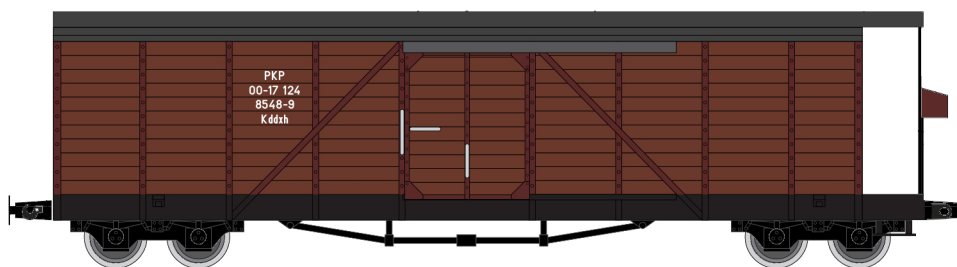

Wooden side Bogie box wagon KDDX3KW

For HOe - 9mm gauge

Instructions

Part 8C mounted like this

Wire parts templates

- | | |
|-----------------|--------------------|
| | [IV - Ø0,5mm - x4 |
| I - Ø1mm - x4 | |
| | [V - Ø0,5mm - x2 |
| II - Ø1mm - x2 | |
| | |
| III - Ø1mm - x2 | |

Wooden side Bogie box wagon KDDX3KW

Wooden side Bogie box wagon KDDX3KW