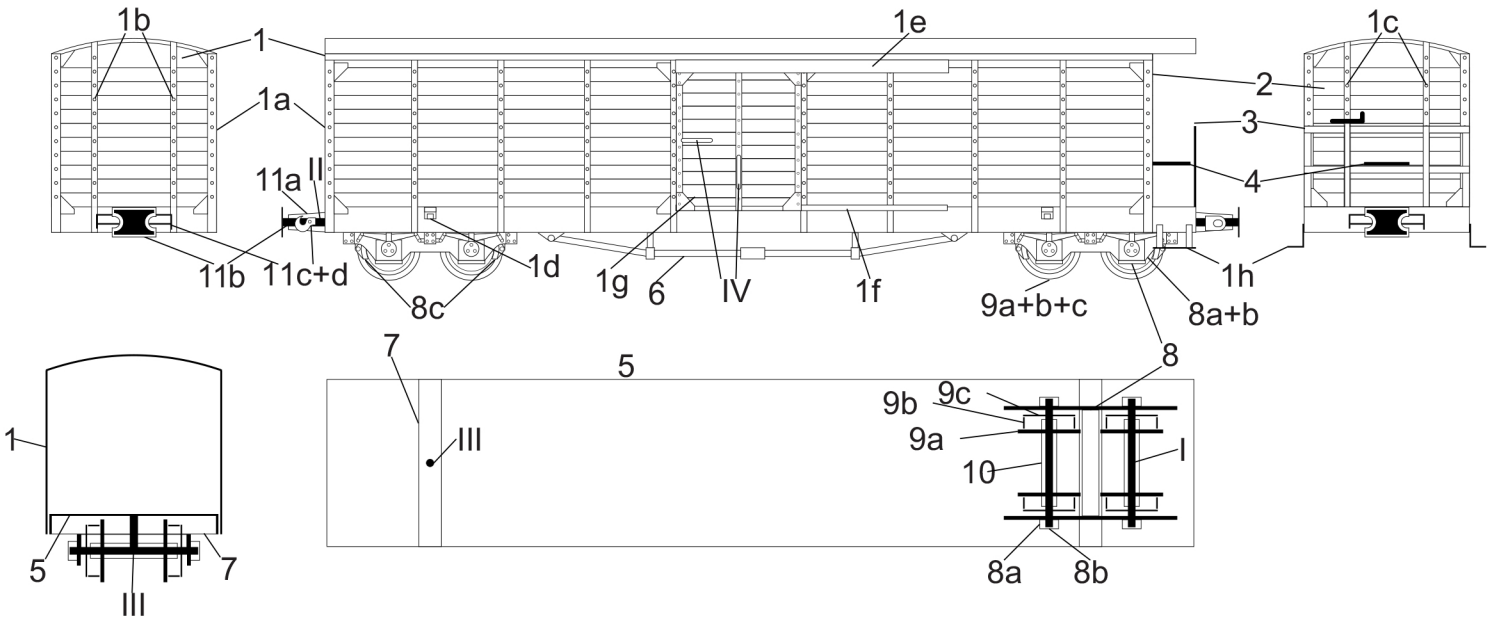

Wooden side Bogie box wagon KDDX72W

For HOe - 9mm gauge

Instructions

Part 8C mounted like this

Wire parts templates

I - Ø1mm - x4

IV - Ø0,5mm - x4

II - Ø1mm - x2

III - Ø1mm - x2

Wooden side Bogie box wagon KDDX72W

Wooden side Bogie box wagon KDDX72W