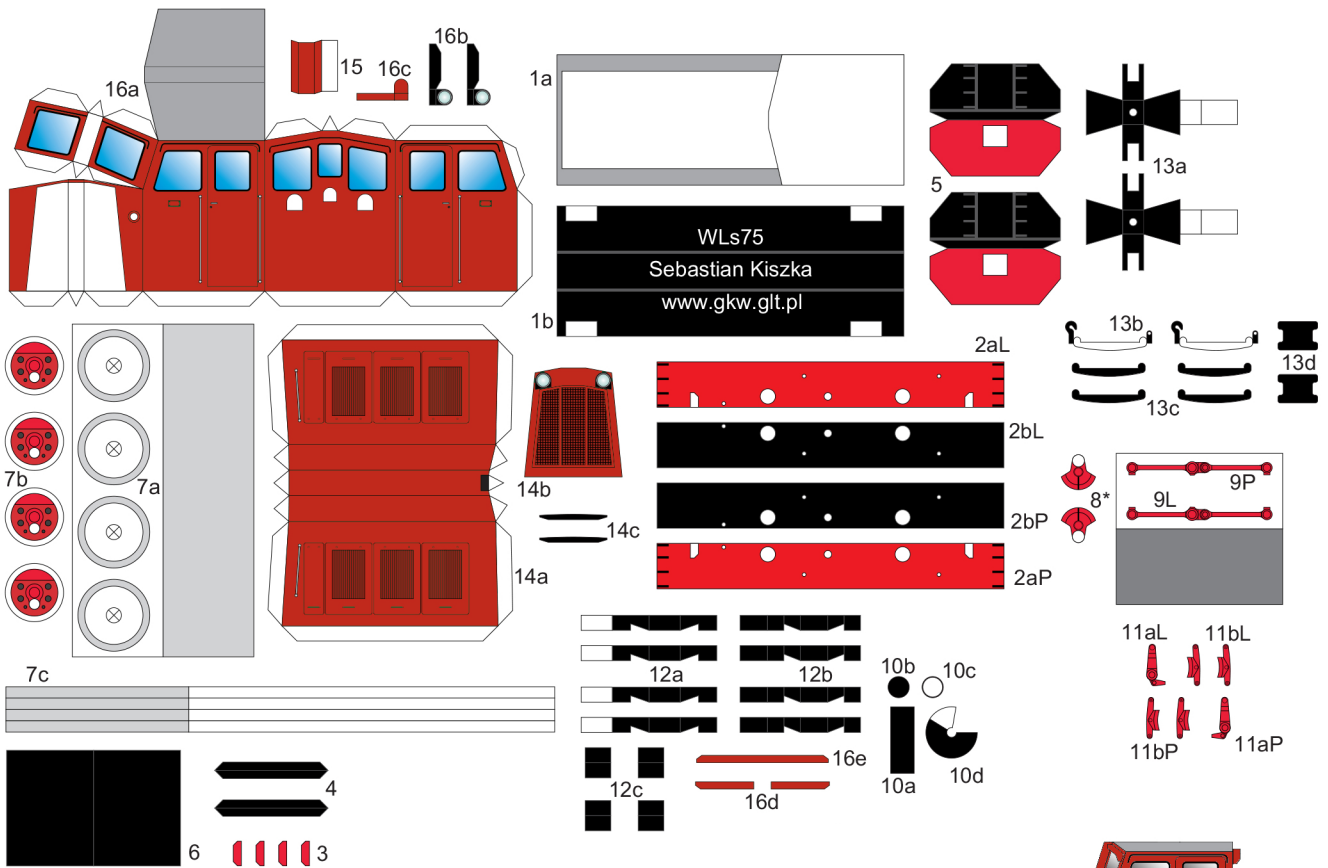

Diesel loco WLS 75

Scale 1:87 Gauge : 9mm (HOe)

Wire parts templates