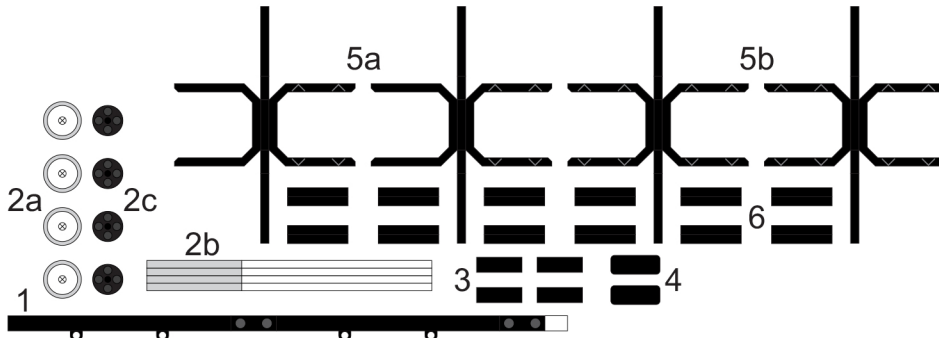

# Long mine log wagons 6.5 or 9mm gauge

axle  
1mm wire (x2)  
9mm gauge  
6.5mm gauge

axle  
1mm wire (x2)  
9mm gauge  
6.5mm gauge

axle  
1mm wire (x2)  
9mm gauge  
6.5mm gauge

axle  
1mm wire (x2)  
9mm gauge  
6.5mm gauge

axle  
1mm wire (x2)  
9mm gauge  
6.5mm gauge