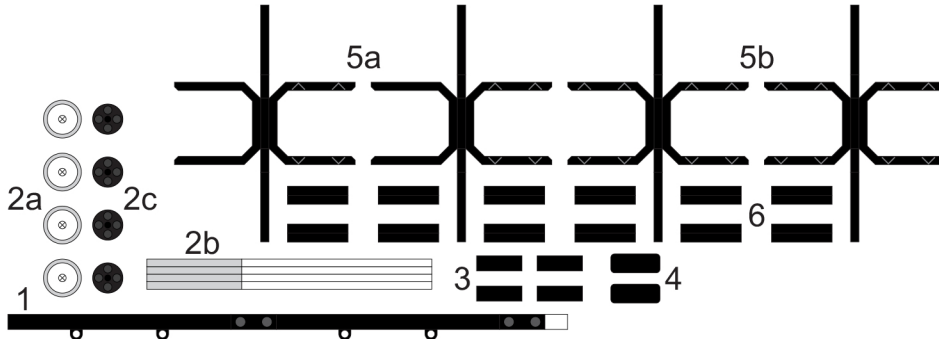

# Long mine log wagons 6.5 or 9mm gauge

axle  
1mm wire (x2)  
9mm gauge  
6.5mm gauge

axle  
1mm wire (x2)  
9mm gauge  
6.5mm gauge

axle  
1mm wire (x2)  
9mm gauge  
6.5mm gauge

axle  
1mm wire (x2)  
9mm gauge  
6.5mm gauge

axle  
1mm wire (x2)  
9mm gauge  
6.5mm gauge