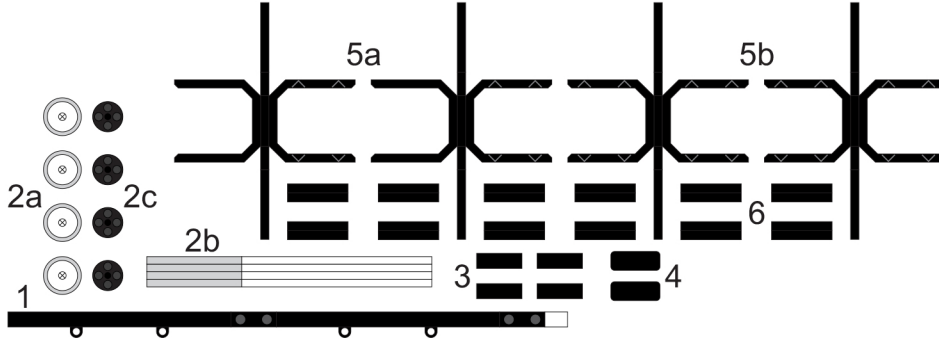

# Long mine log wagons 6.5 or 9mm gauge

axle  
1mm wire (x2)  
9mm gauge  
6.5mm gauge

axle  
1mm wire (x2)  
9mm gauge  
6.5mm gauge

axle  
1mm wire (x2)  
9mm gauge  
6.5mm gauge

axle  
1mm wire (x2)  
9mm gauge  
6.5mm gauge

axle  
1mm wire (x2)  
9mm gauge  
6.5mm gauge