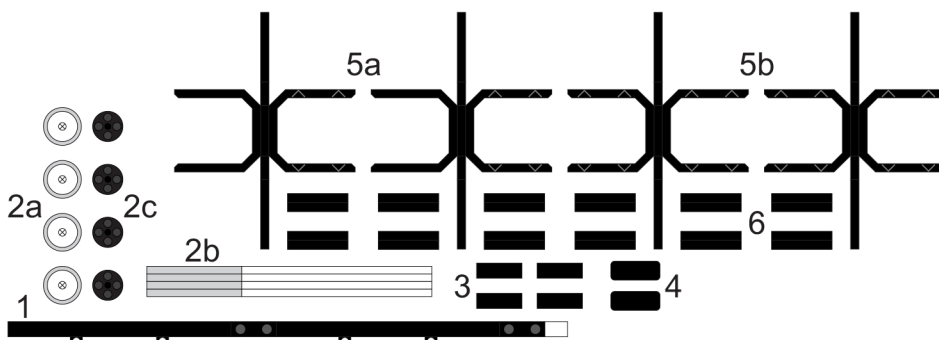

# Long mine log wagons 6.5 or 9mm gauge

axle  
1mm wire (x2)  
9mm gauge  
6.5mm gauge

axle  
1mm wire (x2)  
9mm gauge  
6.5mm gauge

axle  
1mm wire (x2)  
9mm gauge  
6.5mm gauge

axle  
1mm wire (x2)  
9mm gauge  
6.5mm gauge

axle  
1mm wire (x2)  
9mm gauge  
6.5mm gauge