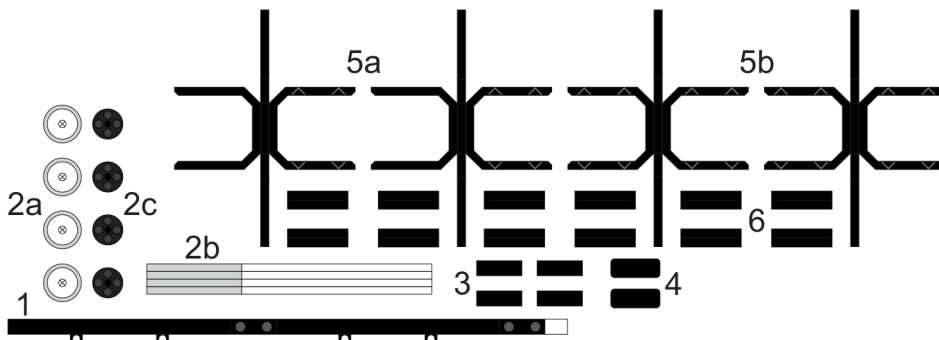

# Long mine log wagons 6.5 or 9mm gauge

axle  
1mm wire (x2)  
9mm gauge  
6.5mm gauge

axle  
1mm wire (x2)  
9mm gauge  
6.5mm gauge

axle  
1mm wire (x2)  
9mm gauge  
6.5mm gauge

axle  
1mm wire (x2)  
9mm gauge  
6.5mm gauge

axle  
1mm wire (x2)  
9mm gauge  
6.5mm gauge