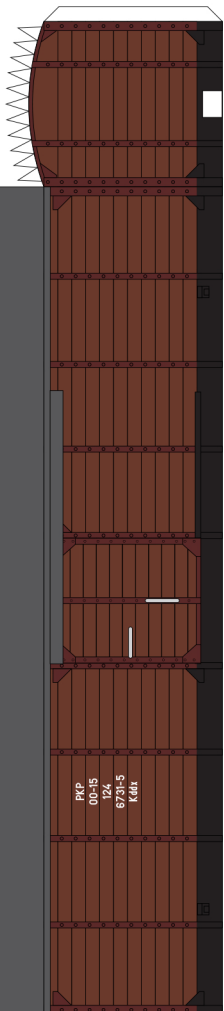

Wooden side Bogie box wagon KDDX68W

For HOe - 9mm gauge

Instructions

Wire parts templates

-  I - Ø1mm - x4
  -  II - Ø1mm - x2
  -  III - Ø1mm - x2
- [ IV - Ø0,5mm - x4

Wooden side Bogie box wagon KDDX68W

Wooden side Bogie box wagon KDDX68W