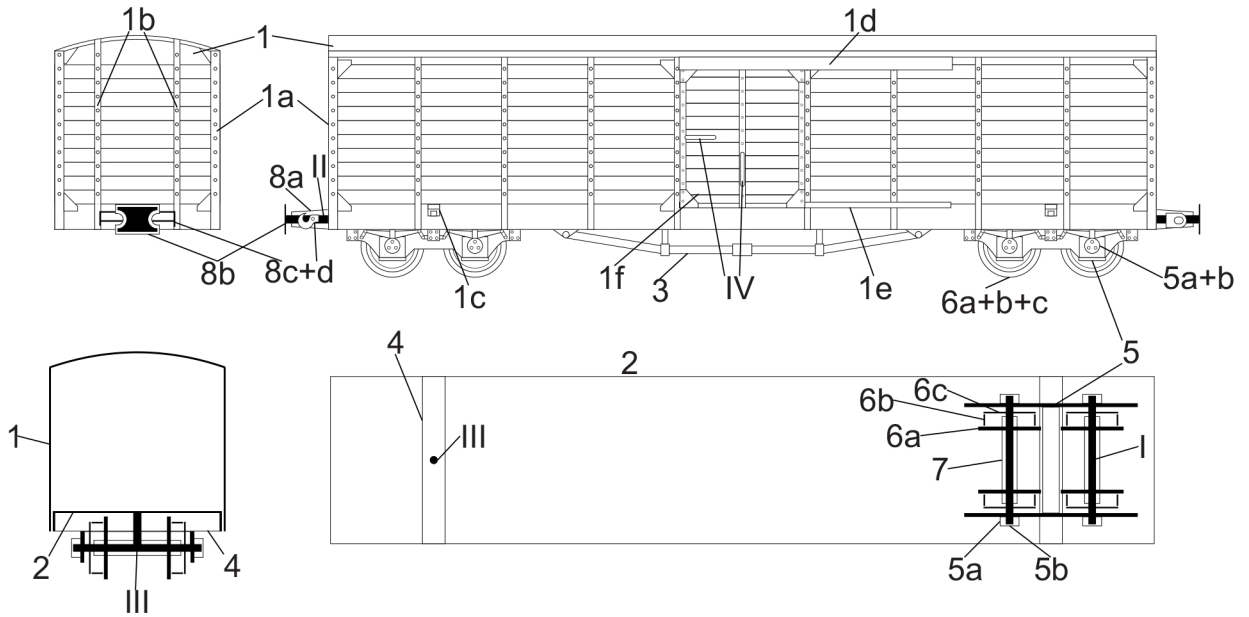

Wooden side Bogie box wagon KDDX68W

For HOe - 9mm gauge

Instructions

Wire parts templates

-  I - Ø1mm - x4
  -  II - Ø1mm - x2
  -  III - Ø1mm - x2
- [ IV - Ø0,5mm - x4

Wooden side Bogie box wagon KDDX68W

Wooden side Bogie box wagon KDDX68W