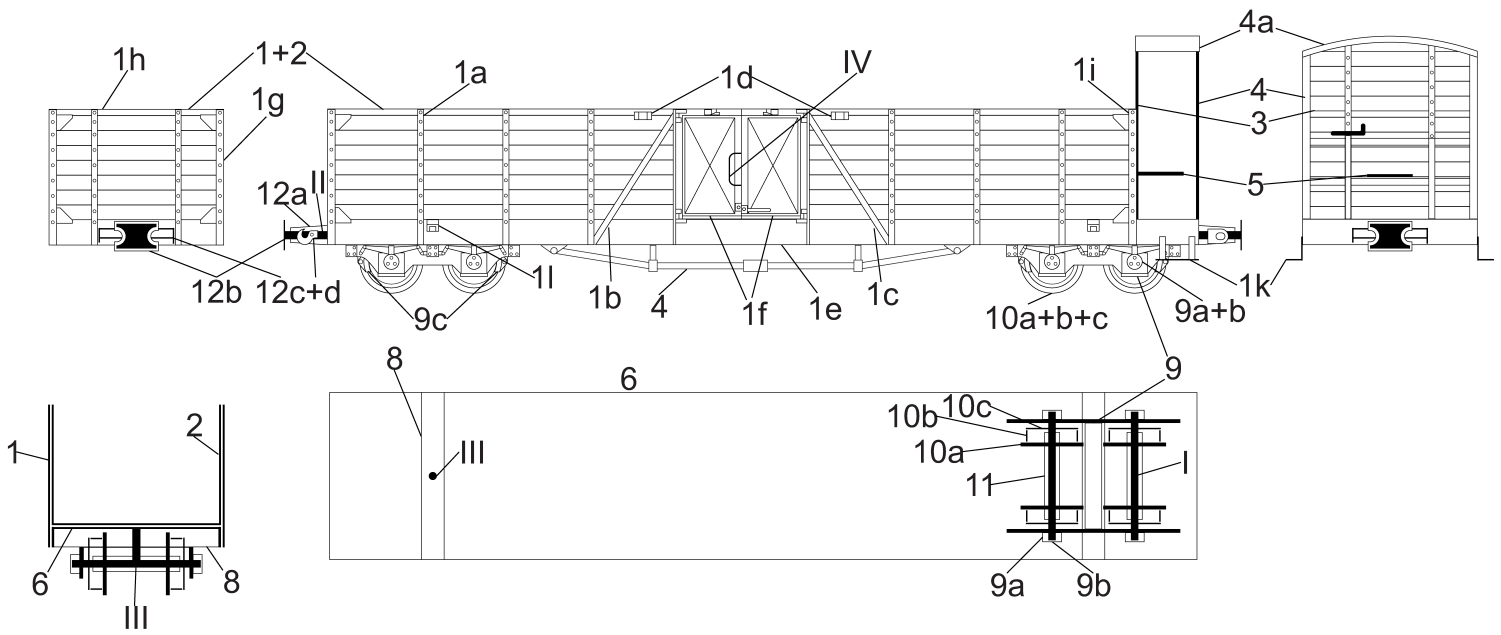

Wooden sided coal wagon Wddxh 60W

Instructions

Part 9c mounted like this

Wire parts templates

I - Ø1mm - 4

II - Ø1mm - 2

III - Ø1mm - 2

IV - Ø0,5mm - 2