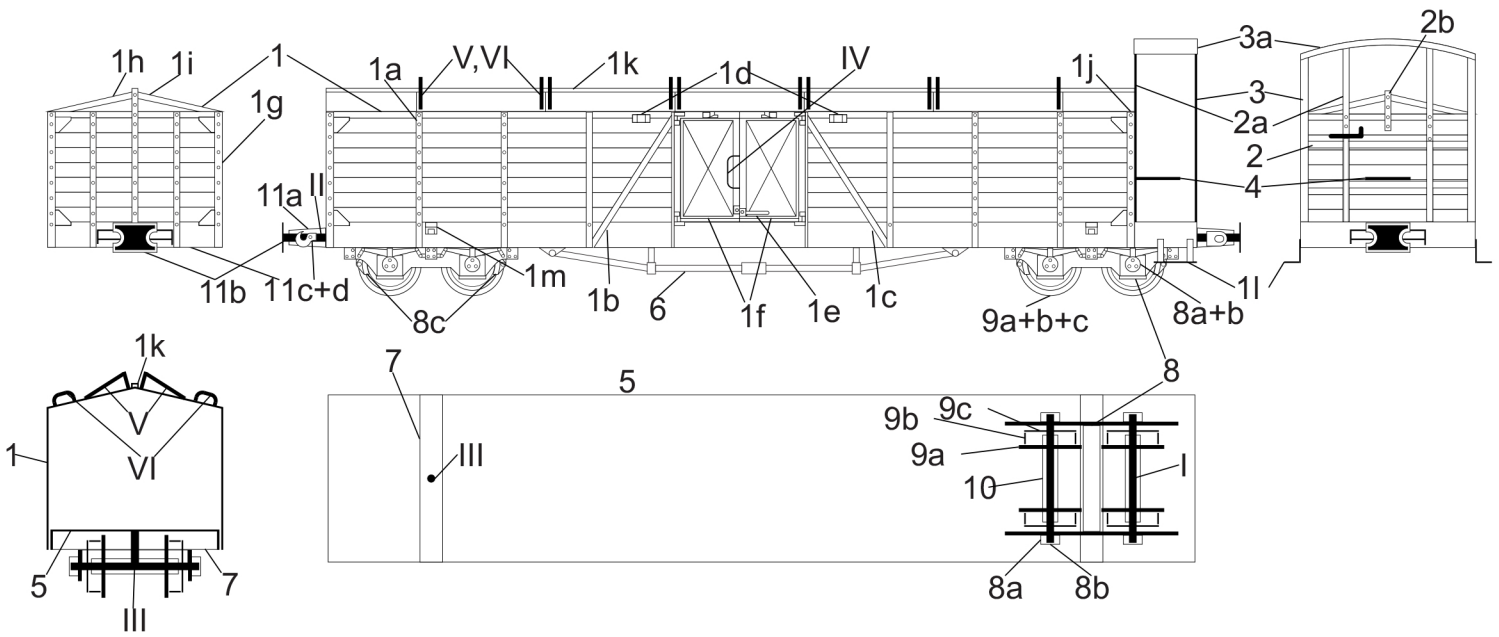

Wooden side Bogie box wagon SWDDX60W

For HOe - 9mm gauge

Instructions

Part 8C mounted like this

Wire parts templates

-  I - Ø1mm - x4
-  II - Ø1mm - x2
-  III - Ø1mm - x2
-  IV - Ø0,5mm - x2
-  V - Ø0,5mm - x20
-  VI - Ø0,5mm - x2

Wooden side Bogie box wagon SWDDX60W

Wooden side Bogie box wagon SWDDX60W