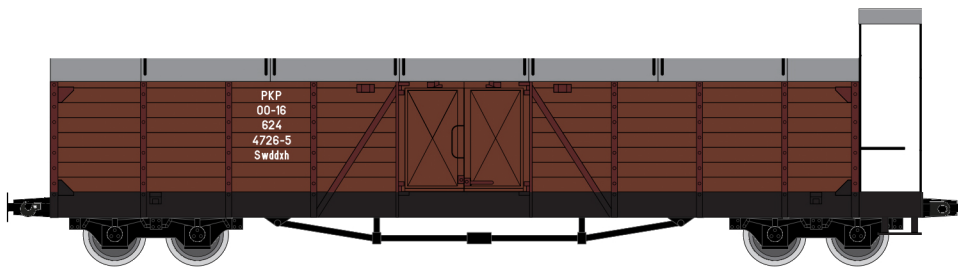

Wooden side Bogie box wagon SWDDX60W

For HOe - 9mm gauge

Instructions

Part 8C mounted like this

Wire parts templates

-  I - Ø1mm - x4
-  II - Ø1mm - x2
-  III - Ø1mm - x2
-  IV - Ø0,5mm - x2
-  V - Ø0,5mm - x20
-  VI - Ø0,5mm - x2

Wooden side Bogie box wagon SWDDX60W

Wooden side Bogie box wagon SWDDX60W