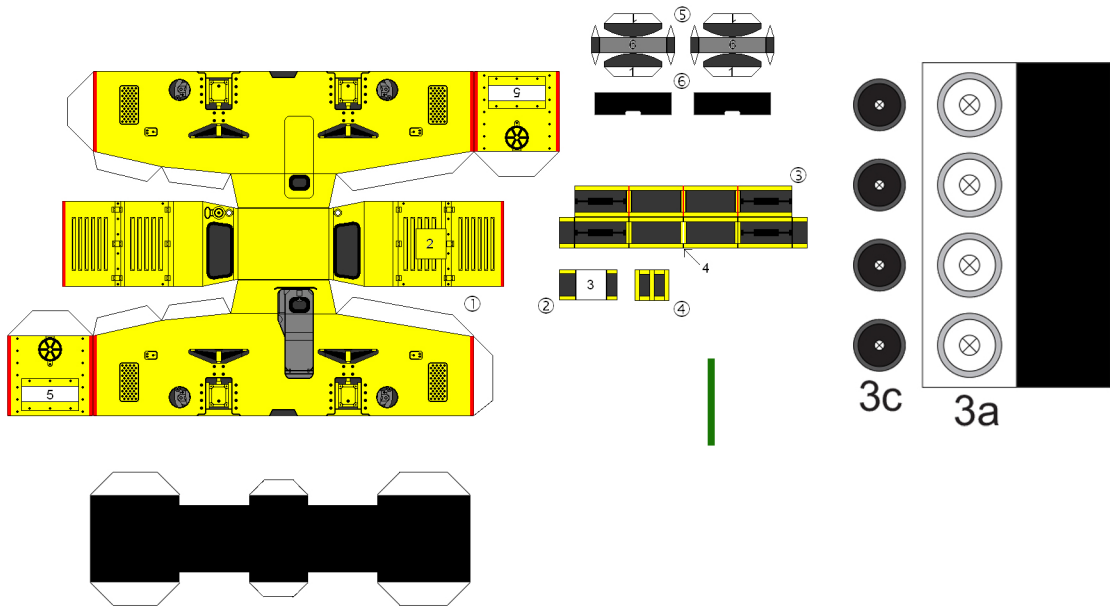

Mine locos LD-21 & LD21/2

Electric mine locomotive (overhead collection) - LD-21/1

Scale: 1/87th (HOe)

Gauge: 9mm

Electric mine locomotive (overhead collection) - LD-21/2

Scale: 1/87th (HOe)

Gauge: 9mm