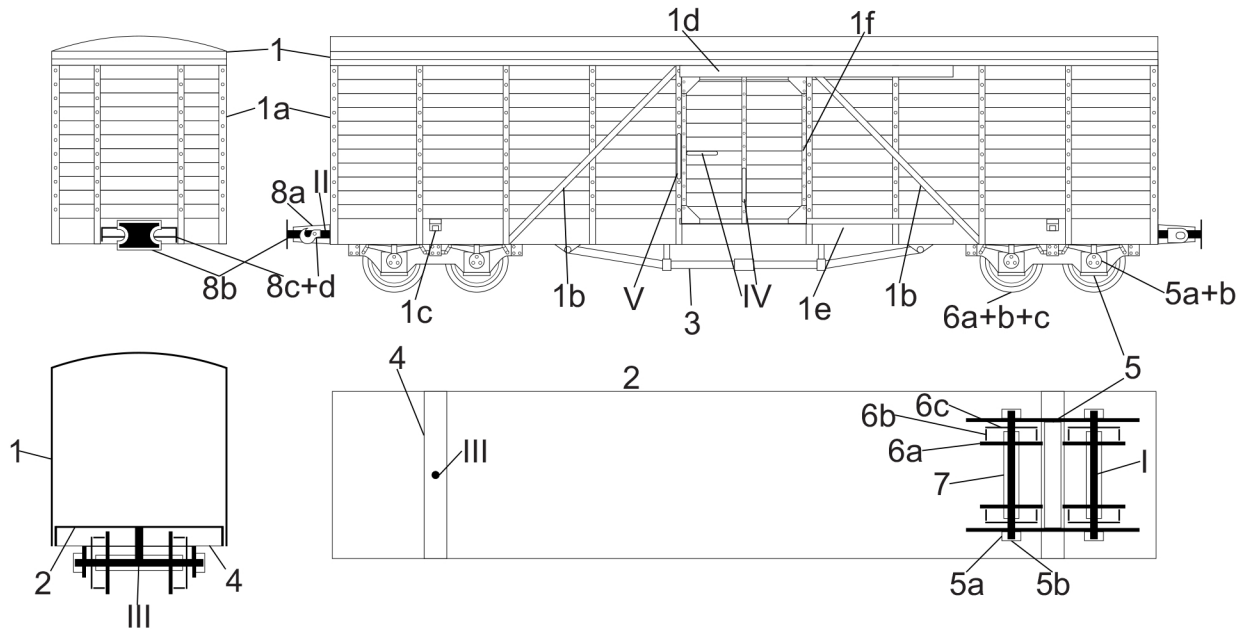

Wooden side Bogie box wagon FTDX4KW

For HOe - 9mm gauge

Instructions

Wire parts templates

-  I - Ø1mm - x4
-  II - Ø1mm - x2
-  III - Ø1mm - x2
-  IV - Ø0,5mm - x4
-  V - Ø0,5mm - x2

Wooden side Bogie box wagon FTDX4KW

Wooden side Bogie box wagon FTDX4KW