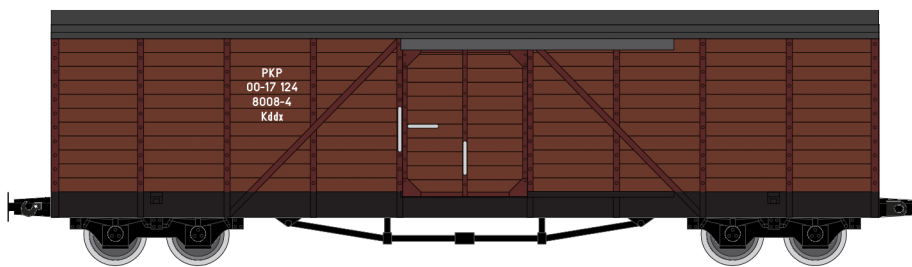

Wooden side Bogie box wagon FTDX4KW

For HOe - 9mm gauge

Instructions

Wire parts templates

-  I - Ø1mm - x4
-  II - Ø1mm - x2
-  III - Ø1mm - x2
-  IV - Ø0,5mm - x4
-  V - Ø0,5mm - x2

Wooden side Bogie box wagon FTDX4KW

Wooden side Bogie box wagon FTDX4KW