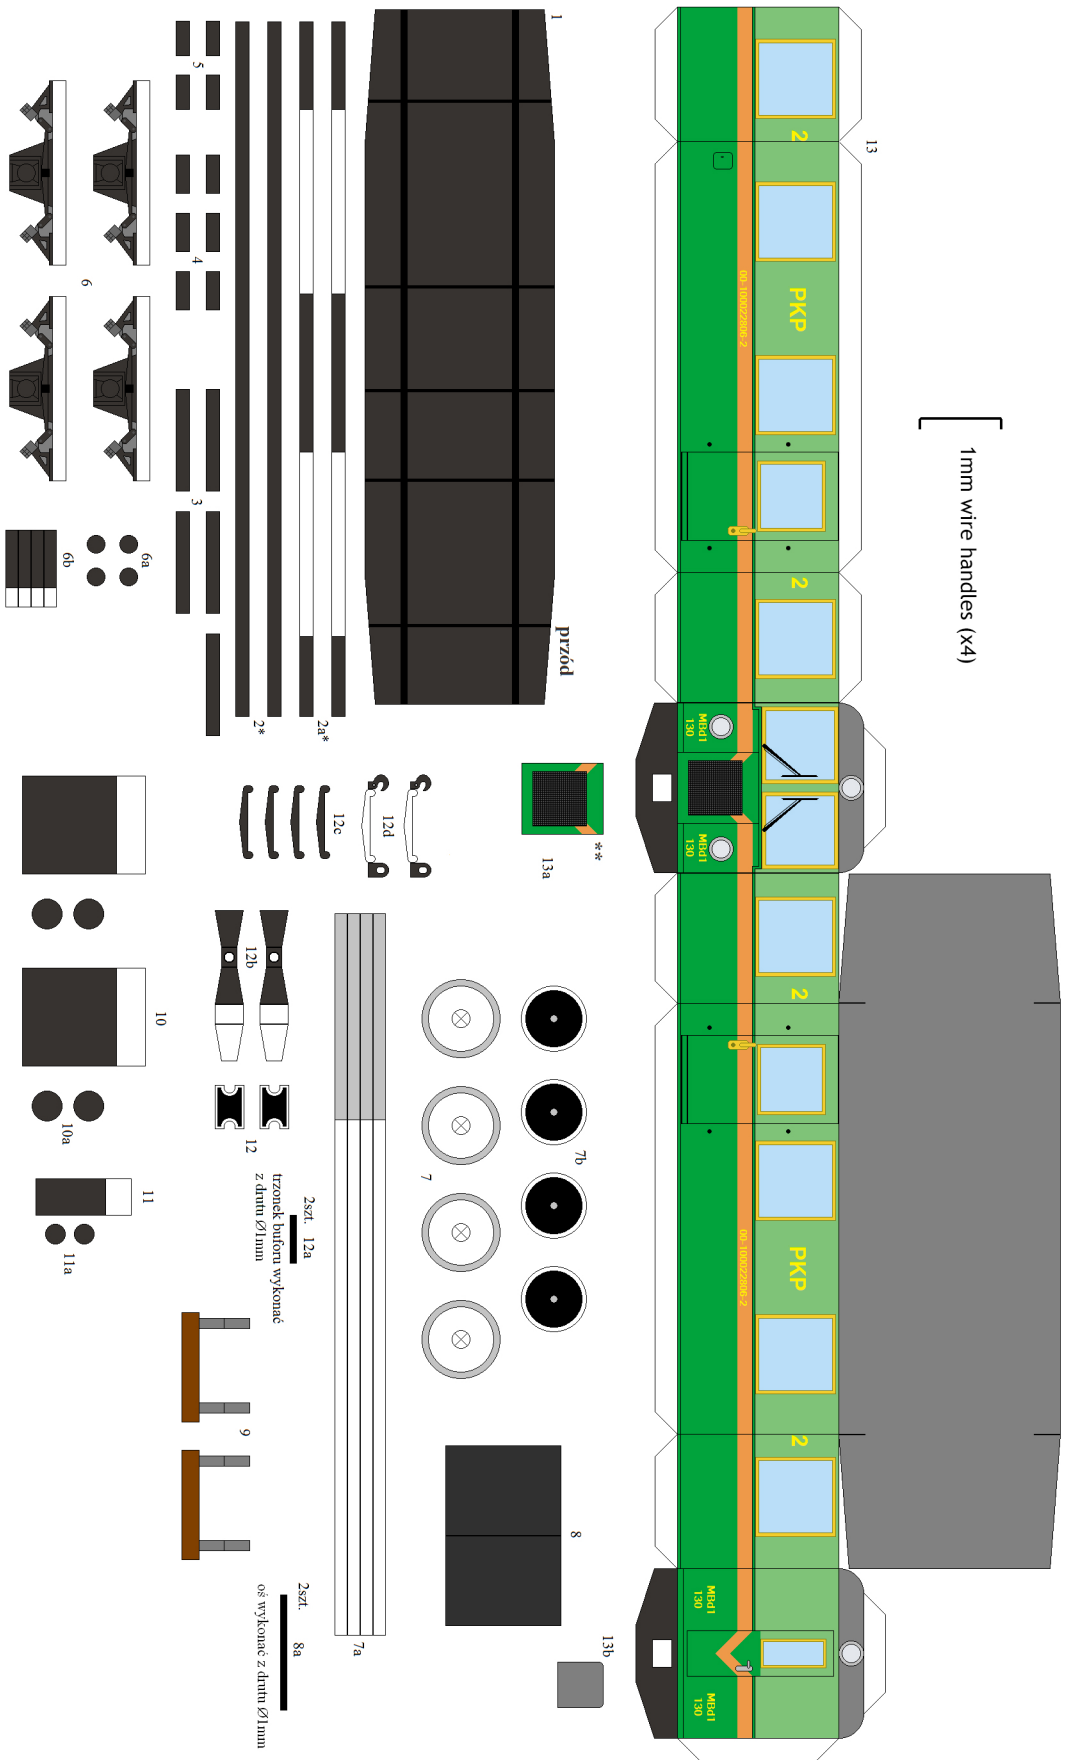

Diesel Railcar MBd1-130

9mm gauge

Diesel Railcar MBd1 internals