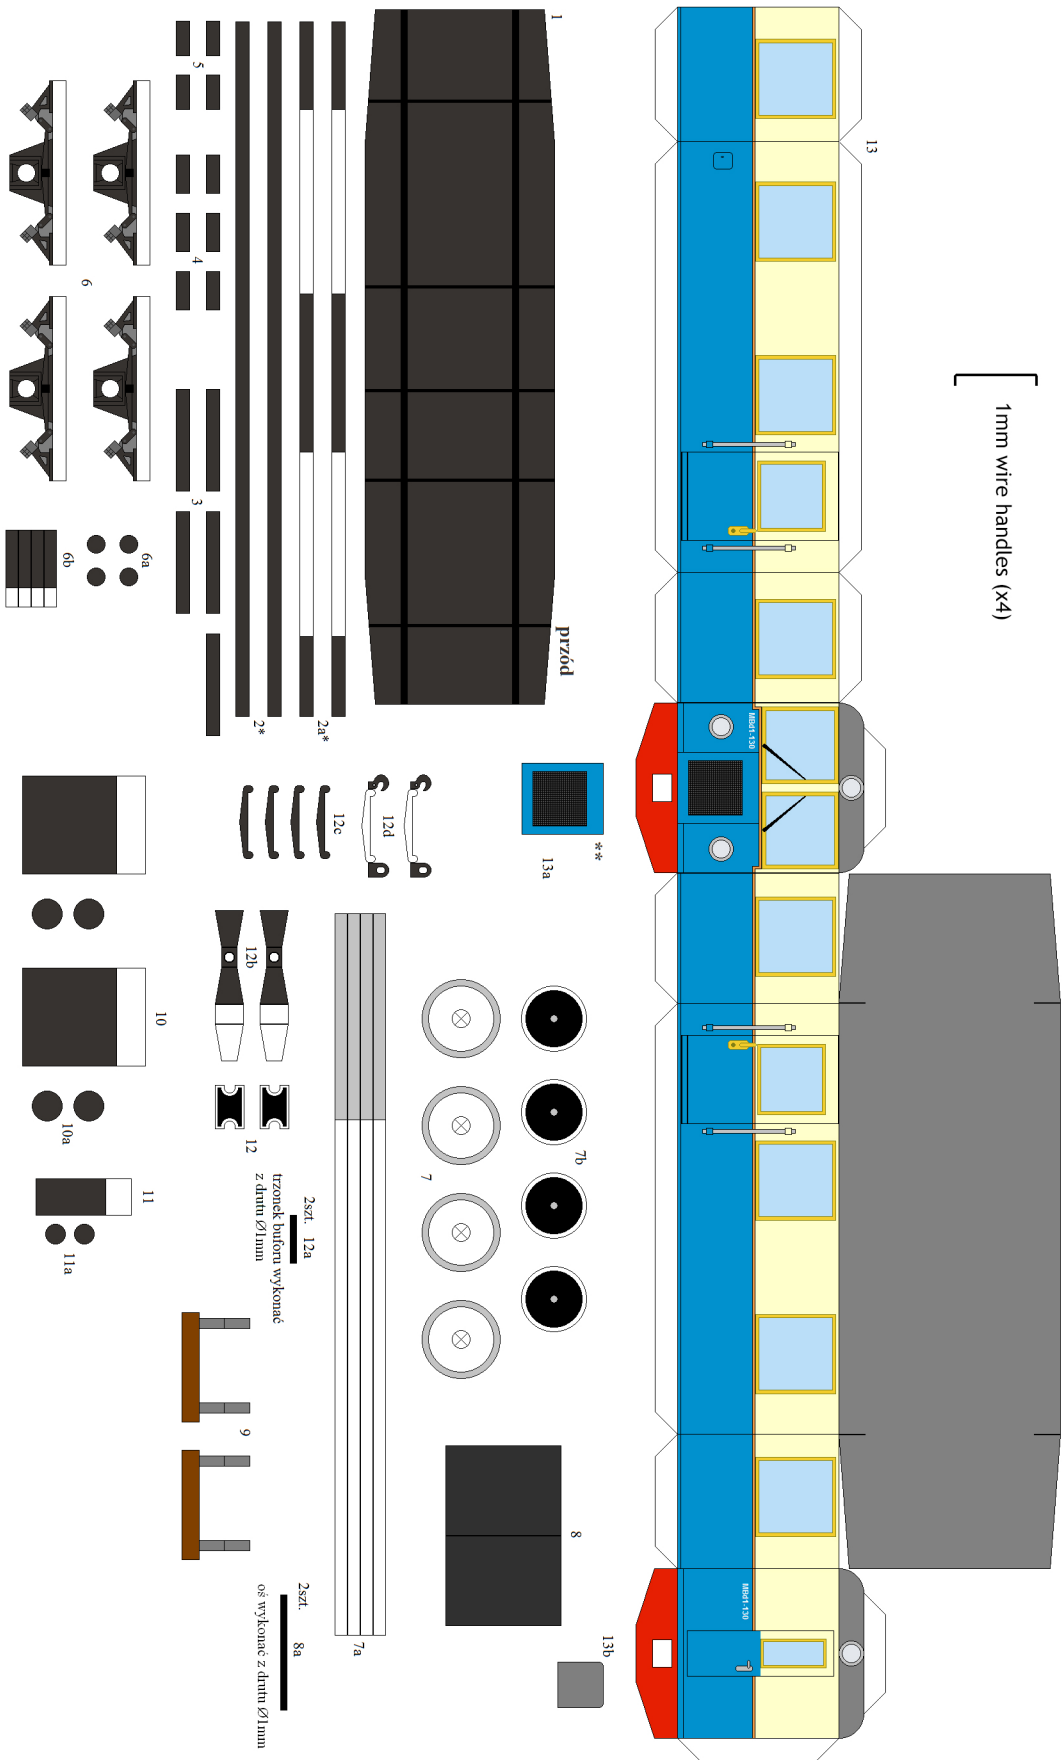

Diesel Railcar MBd1-130

9mm gauge

Diesel Railcar MBd1 internals