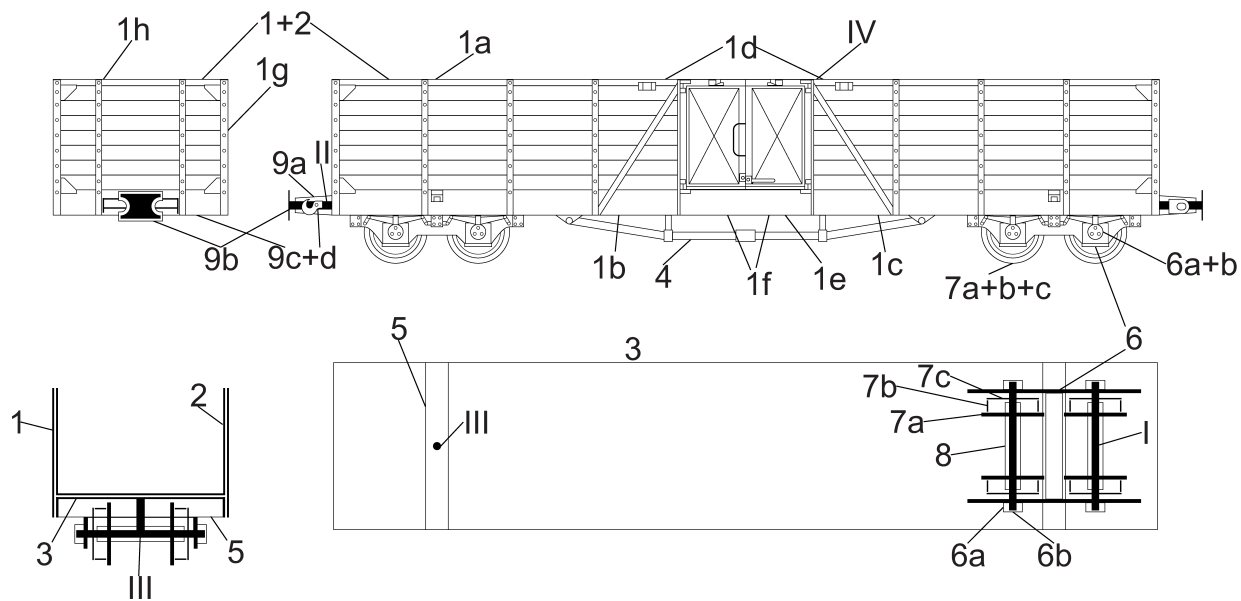

Wooden sided coal wagon Wddx 69W

Instructions

Wire parts templates

— I - Ø1mm - 4

— II - Ø1mm - 2

— III - Ø1mm - 2

[IV - Ø0,5mm - 2

Wooden sided coal wagon Wddx 69W