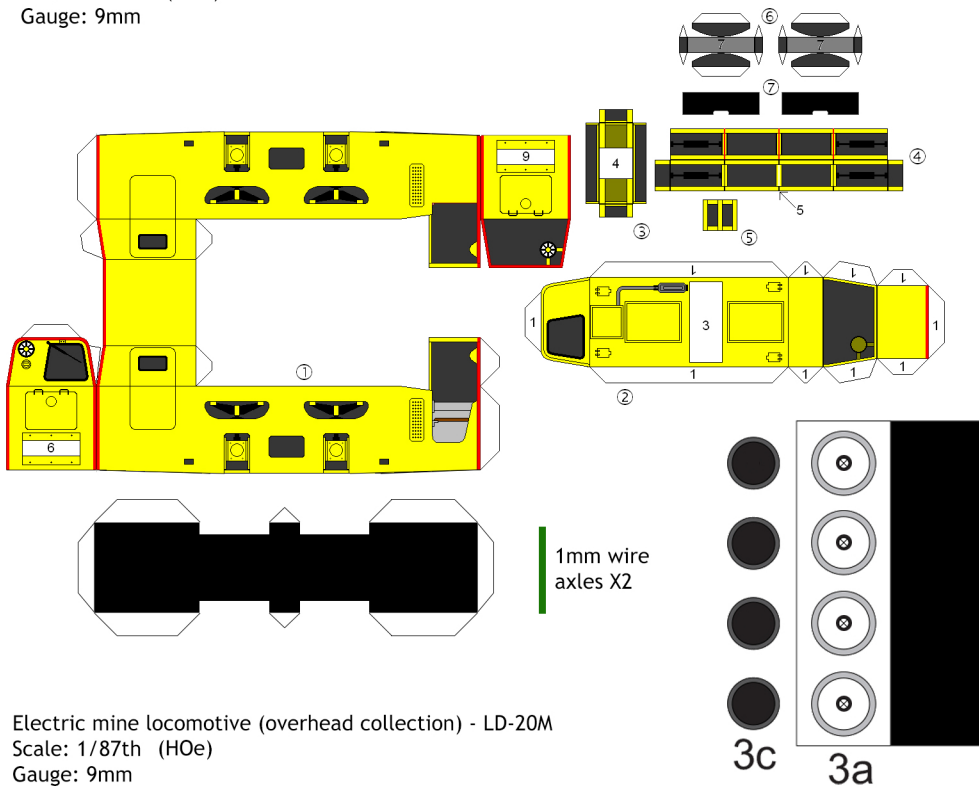

Mine locos LD-20 & LD 20M

Electric mine locomotive (overhead collection) - LD-20

Scale: 1/87th (HOe)

Gauge: 9mm

Electric mine locomotive (overhead collection) - LD-20M

Scale: 1/87th (HOe)

Gauge: 9mm

Mine locos LD-20 & LD 20M