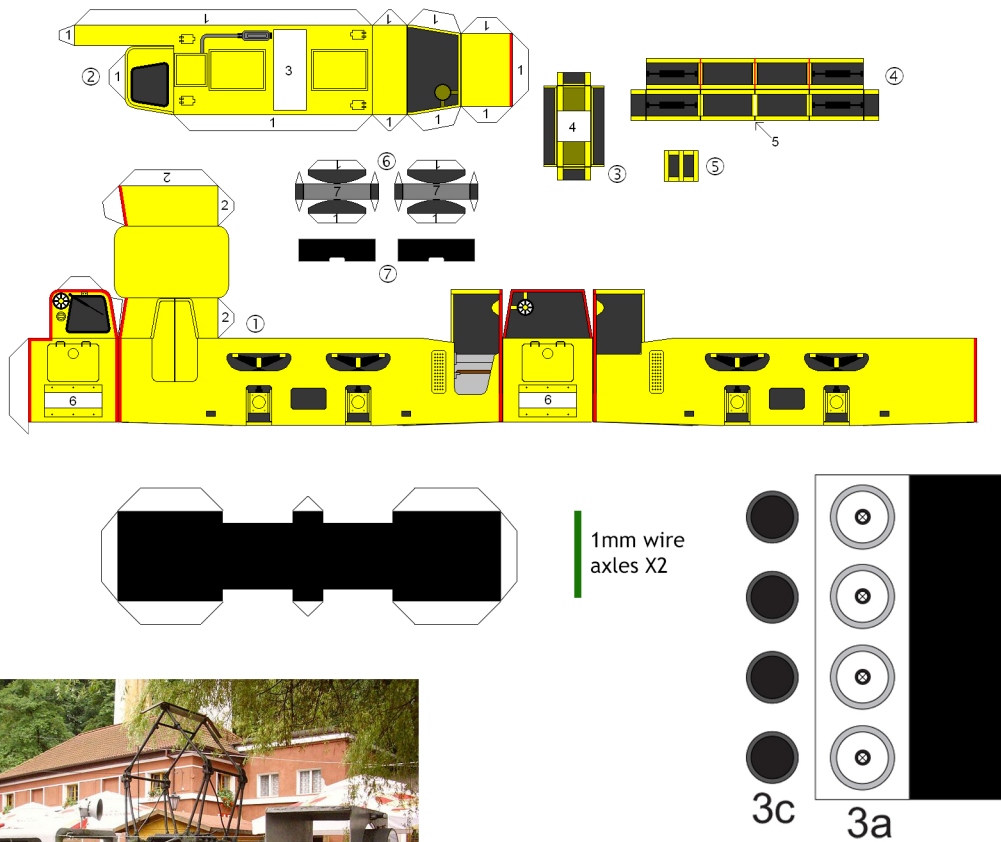

Mine locos LD-20 & LD 20M

Electric mine locomotive (overhead collection) - LD-20

Scale: 1/87th (HOe)

Gauge: 9mm

Electric mine locomotive (overhead collection) - LD-20M

Scale: 1/87th (HOe)

Gauge: 9mm

Mine locos LD-20 & LD 20M