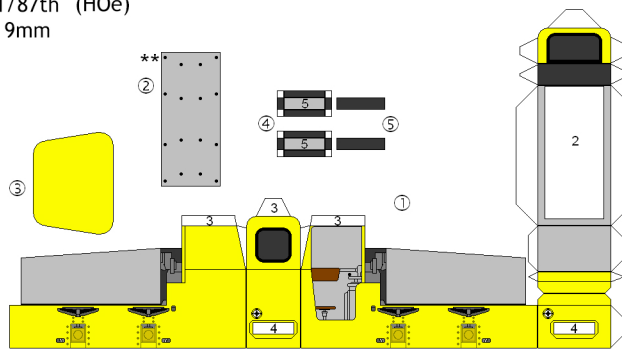

# Mine locos Ldag 05 & Ldag 05M

Electric mine locomotive (battery) Ldag-05  
 Scale: 1/87th (HOe)  
 Gauge: 9mm

Electric mine locomotive (battery) Ldag-05M  
 Scale: 1/87th (HOe)  
 Gauge: 9mm

1mm wire  
 axles X2