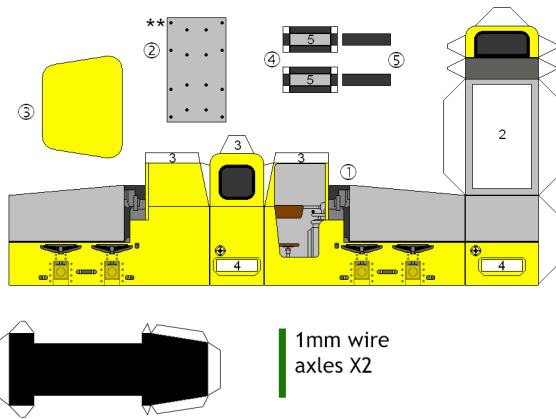

# Mine locos Ldag 05 & Ldag 05M

Electric mine locomotive (battery) Ldag-05  
 Scale: 1/87th (HOe)  
 Gauge: 9mm

Electric mine locomotive (battery) Ldag-05M  
 Scale: 1/87th (HOe)  
 Gauge: 9mm

1mm wire  
 axles X2