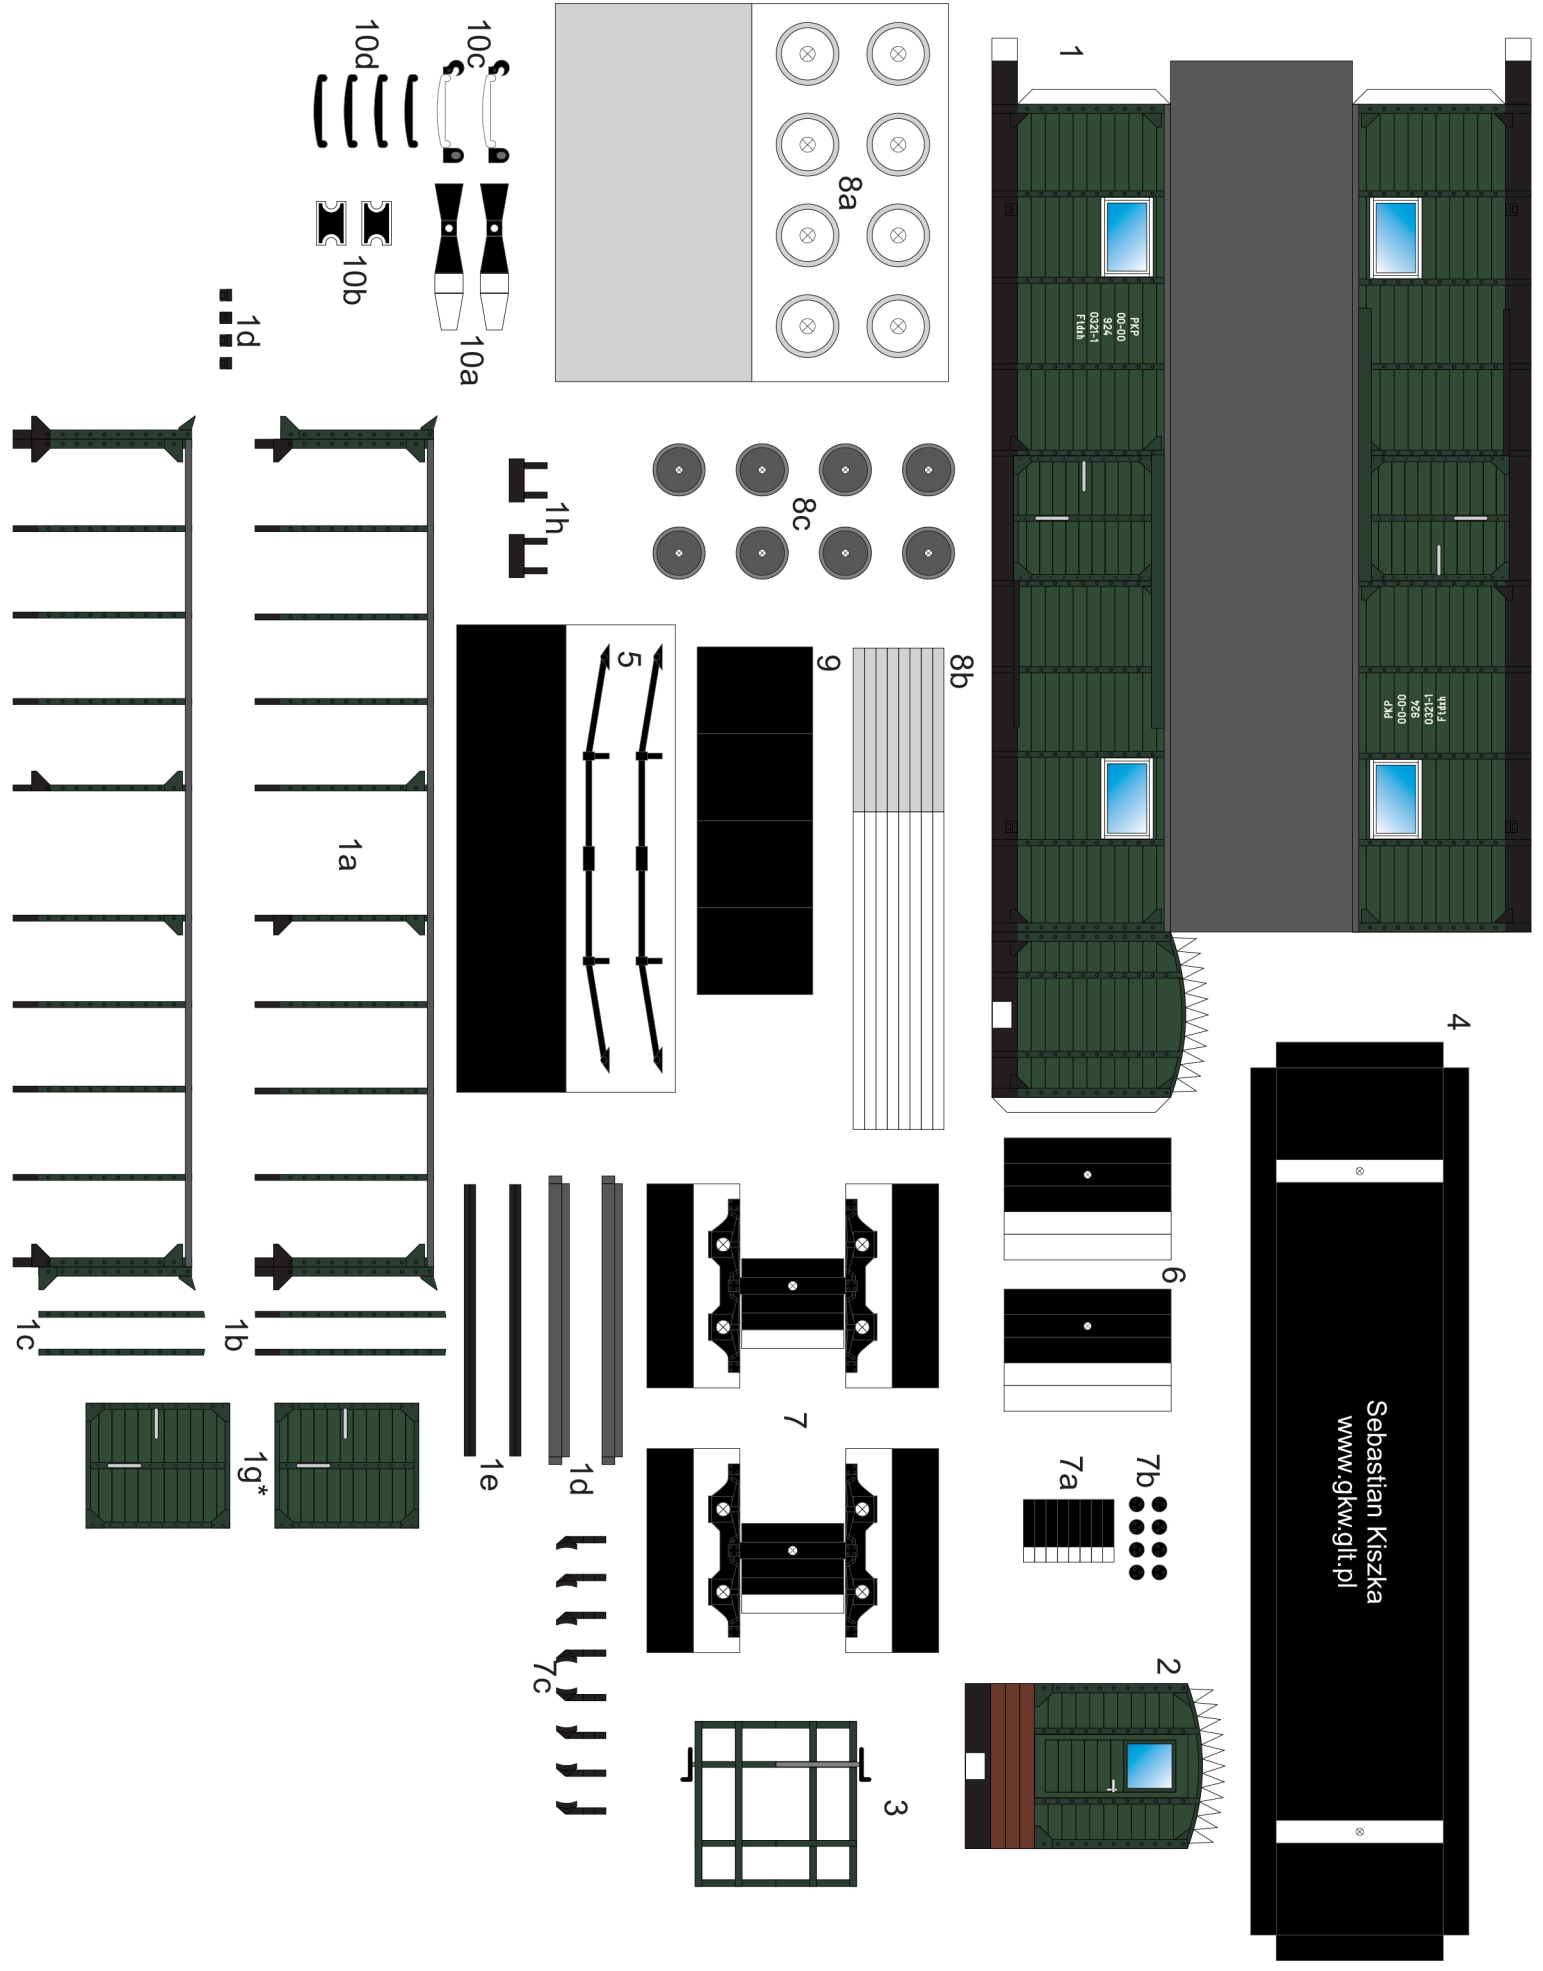

For HOe - 9mm gauge

Instructions

Part 8C mounted like this

Wire parts templates

I - Ø1mm - x4

II - Ø1mm - x2

III - Ø1mm - x2

IV - Ø0,5mm - x4

Wooden side Bogie luggage van FTDX72W

Wooden side Bogie luggage van of FTDX72W

Sebastian Kiszka
www.gkw.glt.pl